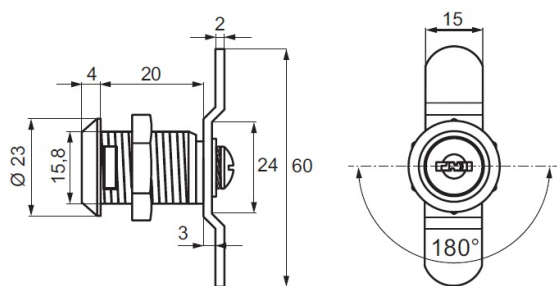

## Description:

Cam Lock 1920, 180DG, Cam 138, "Cashier Desk", CPL, KA D20, Key Pull Out at 3 Positions. 6,9 & 12 O'Clock

## Item number:

14.04.487-9

Units	Box	Carton	HS Code	Barcode
Pcs.	30	300	8301300000	
				5704866041898

Fixing hole